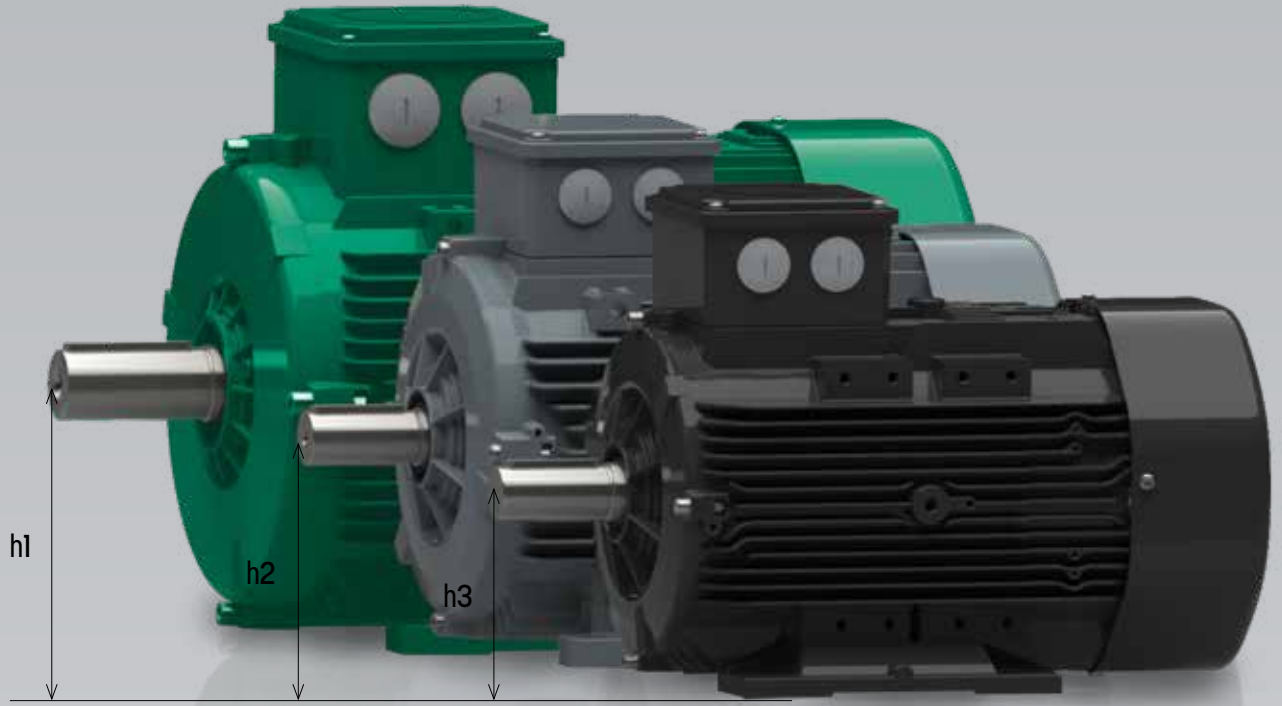

COMPACT & SUPER COMPACT SERIES

ULTIMATE POWER-SIZE CONFIGURATION

wat.com.tr

$h1 > h2 > h3$
 $P1 = P2 = P3$

- Standard **S** Standard power output and frame size
- Compact **C** Standard power output with one size reduced frame
- Super Compact **SC** Standard power output with two size reduced frame

Efficiency Class	Number of Poles	Series	KW																									
			0,75	1,1	1,5	2,2	3	4	5,5	7,5	11	15	18,5	22	30	37	45	55	75	90	110	132	160	200	250	315	355	
IE2	2	Standard	●	●	●	●	●	●	●	●	●	●	●	●	●	●	●	●	●	●	●	●	●	●	●	●	●	
		Compact	●		●	●	●	●	●	●	●	●	●	●	●	●	●	●	●	●	●	●	●	●	●	●	●	●
		Super Compact						●	●	●					●		●	●										
	4	Standard	●	●	●	●	●	●	●	●	●	●	●	●	●	●	●	●	●	●	●	●	●	●	●	●	●	●
		Compact		●	●	●	●	●	●	●	●	●	●	●	●	●			●		●							
		Super Compact														●												
IE3	2	Standard	●	●	●	●	●	●	●	●	●	●	●	●	●	●	●	●	●	●	●	●	●	●	●	●	●	
		Compact			●		●	●	●	●	●	●	●	●	●		●				●							
		Super Compact							●								●											
	4	Standard	●	●	●	●	●	●	●	●	●	●	●	●	●	●	●	●	●	●	●	●	●	●	●	●	●	●
		Compact		●		●		●	●		●		●		●													
		Super Compact																										
IE4	2	Standard	○	○	○	○	○	○	●	●	●	●	●	●	●	●	●	●	●	●	●	●	●	●	●	●	●	
		Compact									●			●	●	●												
		Super Compact																										
	4	Standard	○	○	○	○	○	○	●	●	●	●	●	●				●	●		●	●	●	●	●	●	●	●
		Compact																										
		Super Compact																										